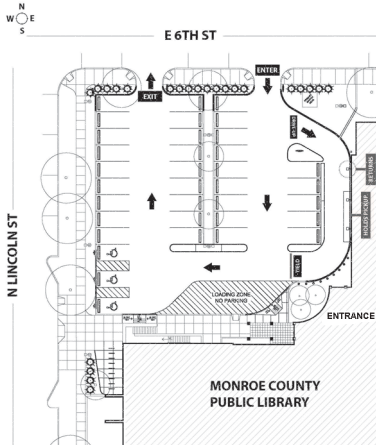

Drive-up Window

Drive-up Window

And 24 hour Materials Drop-Off

Holds Pickup Hours

Sunday	Noon-6pm
Monday-Thursday	9am-9pm
Friday-Saturday	10am-6pm

Return material 24-hours a day at the Drive-up!

Call (812) 349-3090 for additional information.