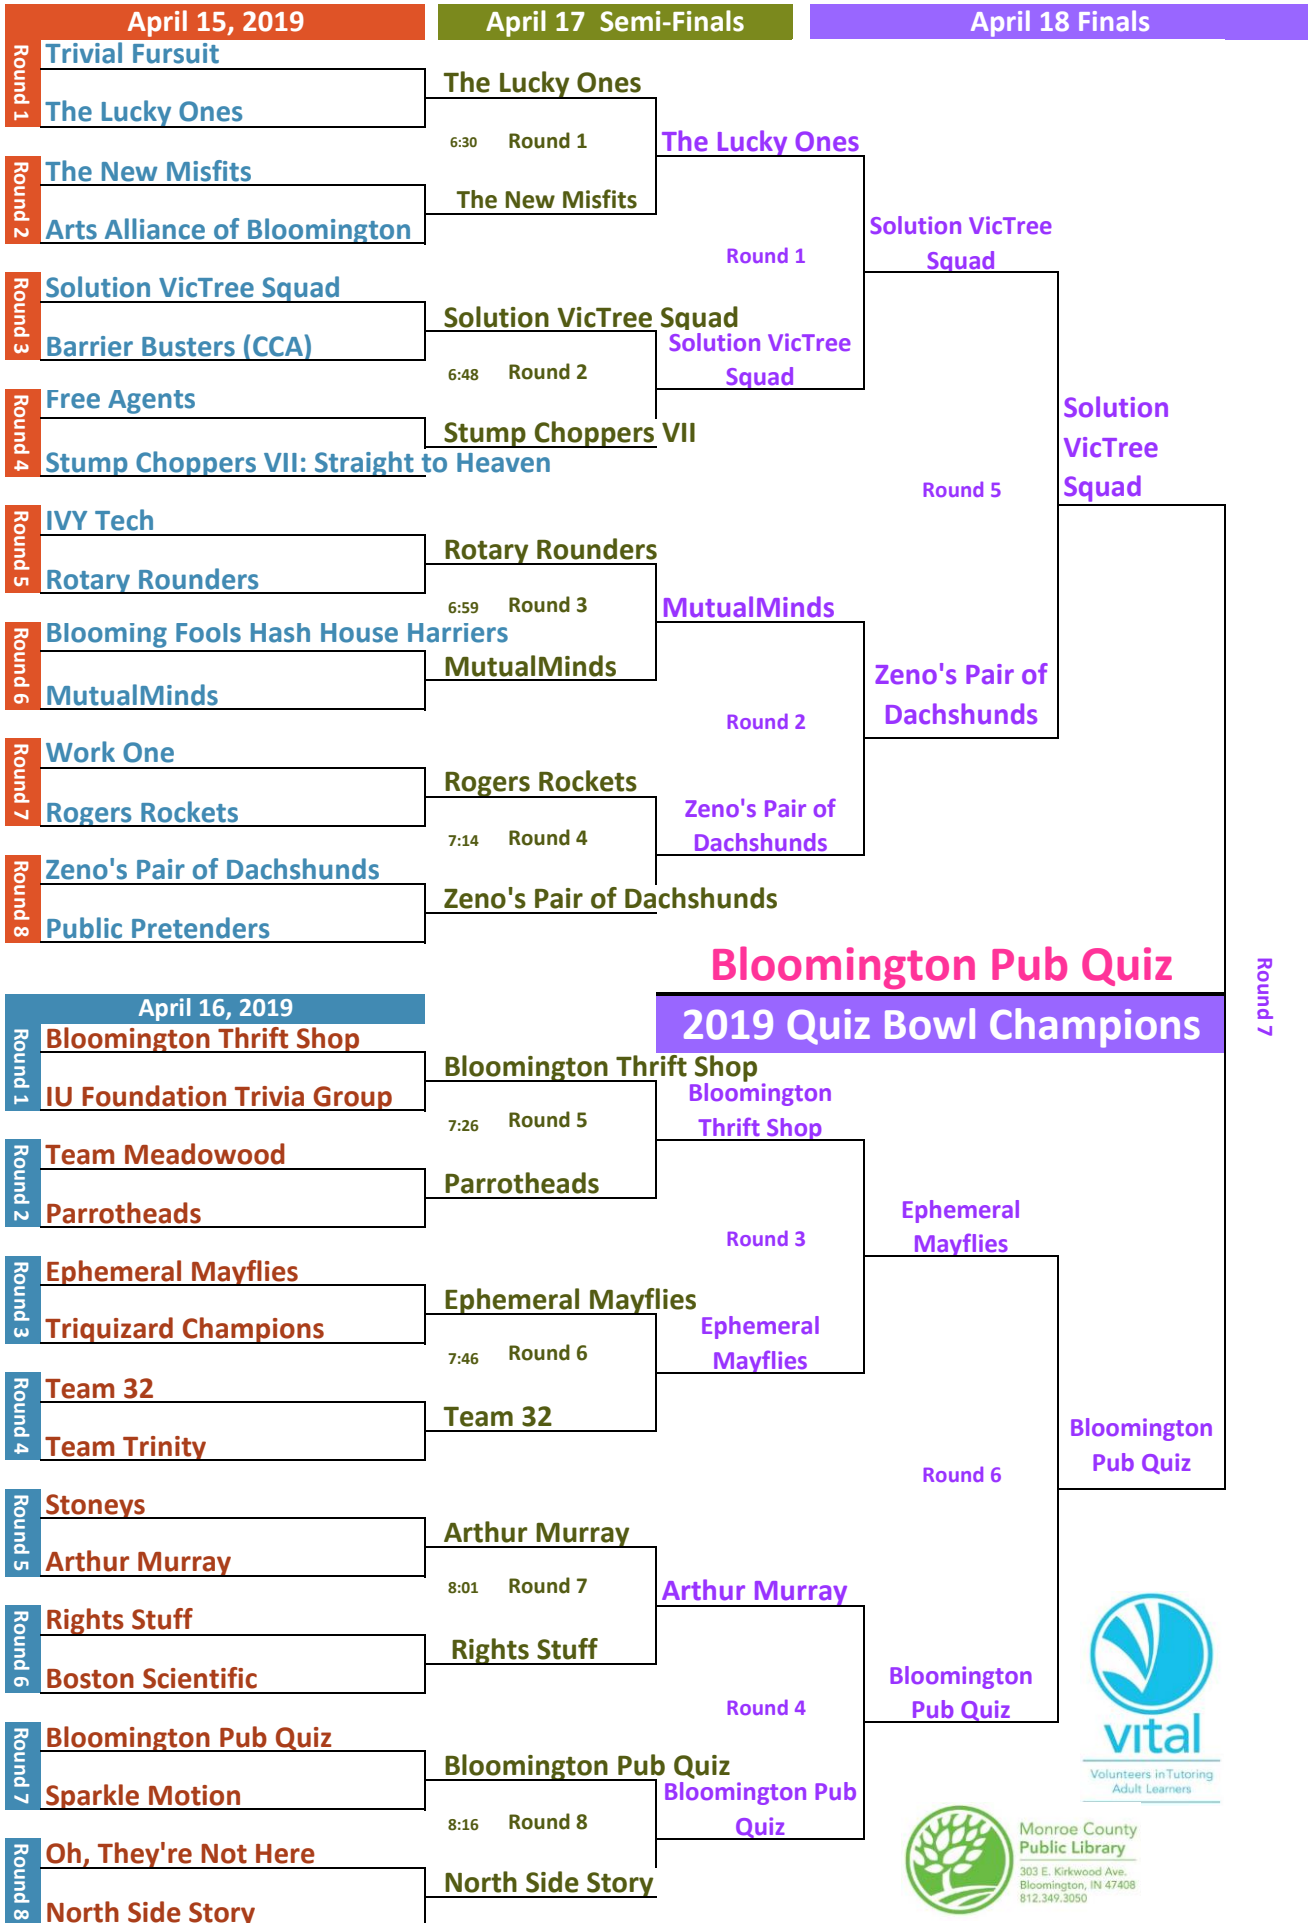

36th Annual VITAL Quiz Bowl April 15-18, 2019 7-9:30pm

★ Teams must check in at 1C by this time. Teams go on approximately 30 minutes later.

Round 7